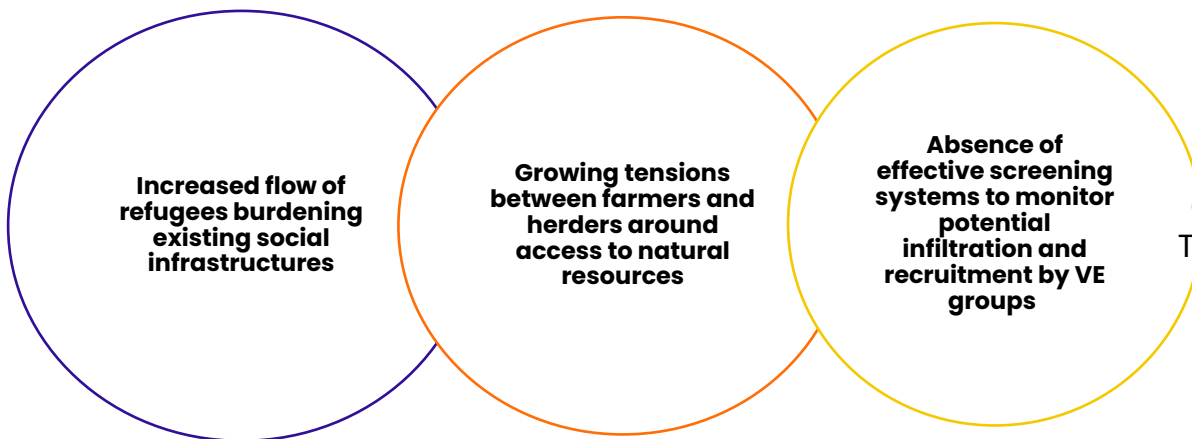

Violent Extremism in Northern Ghana: Drivers

89th

On the Global
Terrorism Index
2024

Find out more about becoming an investor, our work, and the collective impact we make at: www.gcerf.org
contact.ghana@gcerf.org

@gcerf

@thegcerf

GCERF

GCERF Outreach

GCERF
Geneva, Switzerland